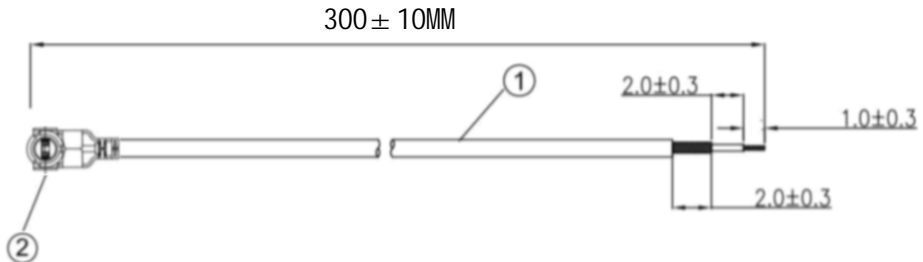

Kinghelm®

REV		REVISIONS		
NUMBER	DESCRIPTION	DWN	CHK	DATE
A	DESIGN			

- NOTES:
- ELECTRICAL:
 - VOLTAGE RATING:DCV 300V 10MS
 - CONDUCTANCE RESISTANCE: 3.0 OHM/MAX.
 - INSULATION RESISTANCE: 5.0M OHM/MIN.
 - THE CABLE SHOULD BE 100% ELECTRICAL TEST
 - IT SHOULD BE NO ANY OPEN/SHORT, MISWIRING AND INTERMITTENT FAILURES
 - MATERIAL:
 - SEE TABLE
 - ALL COMPONENTS ARE RoHS COMPLIANT.

ITEM NO.	PART NUMBER	DESCRIPTION	QTY.
②	接头	三代IPEX端子	1
①	同轴线	RG0.81白色线, OD: 0.81mm	AS

深圳市金航标电子有限公司 www.kinghelm.com.cn
 KH-IPEX3-221-RG0.81-WH300 0755-28190160

ALL DIMENSION ARE IN MM	DRAWN Jamy	DATE 2020-06-15	三代IPEX TO OPEN RG0.81白色转接线
	ENG.		
COMPUTER GENERATED IN SOLIDWORKS	MFG.		
DO NOT SCALE THIS DRAWING	Q.A.		

CUSTOMER PIN:

PROJECTION 	GENERAL TOLERANCE FOR ANGLES X.X X.XX X.XXX ± 1° ± 0.3 ± 0.25 ± 0.150	SIZE Number B	REV A
SCALE: Free		TYPE	SHEET 1 OF 1