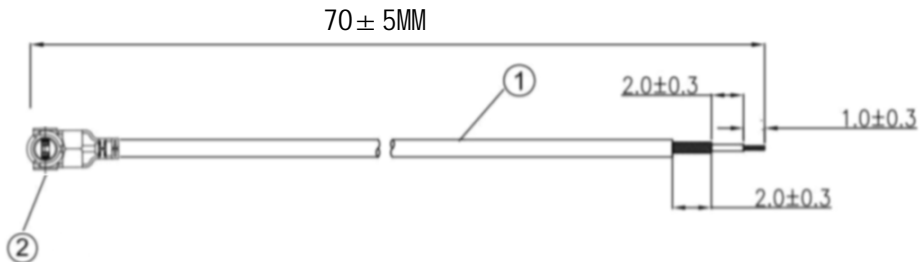

Kinghelm®

REVISIONS					
REV	NUMBER	DESCRIPTION	DWN	CHK	DATE
A		DESIGN			

- NOTES:
- ELECTRICAL:
 - VOLTAGE RATING:DCV 300V 10MS
 - CONDUCTANCE RESISTANCE: 3.0 OHM/MAX.
 - INSULATION RESISTANCE: 5.0M OHM/MIN.
 - THE CABLE SHOULD BE 100% ELECTRICAL TEST
 - IT SHOULD BE NO ANY OPEN/SHORT, MISWIRING AND INTERMITTENT FAILURES
 - MATERIAL:
 - SEE TABLE
 - ALL COMPONENTS ARE RoHS COMPLIANT.

ITEM NO.	PART NUMBER	DESCRIPTION	QTY.
②	接头	三代IPEX端子	1
①	同轴线	RG0.81白色线, OD: 0.81mm	AS

深圳市金航标电子有限公司 www.kinghelm.com.cn
 KH-IPEX3-221-RG0.81-WH70 0755-28190160

ALL DIMENSION ARE IN MM	DRAWN Jamy	DATE 2020-06-15	三代IPEX TO OPEN RG0.81白色转接线
	ENG.		
COMPUTER GENERATED IN SOLIDWORKS	MFG.		
DO NOT SCALE THIS DRAWING	Q.A.		
PROJECTION	GENERAL TOLERANCE FOR ANGLES X.X X.XX X.XXX ± 1° ± 0.3 ± 0.25 ± 0.150		SIZE Number
			REV A
SCALE: Free			TYP
SHEET 1 OF 1			